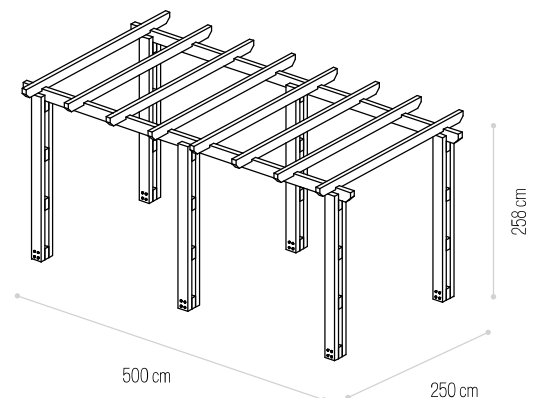

PÉRGULA 03

PÉRGULA 03 PILARES DUPLOS

VENDIDO EM
KIT

Dimensões (C×L)
Dimensions (L×W)

S/TRATAMENTO
W/O TREATMENT Ref.

AUTOCLAVE
Ref.

500×250cm

PERG3

✓ **PERG3TA**