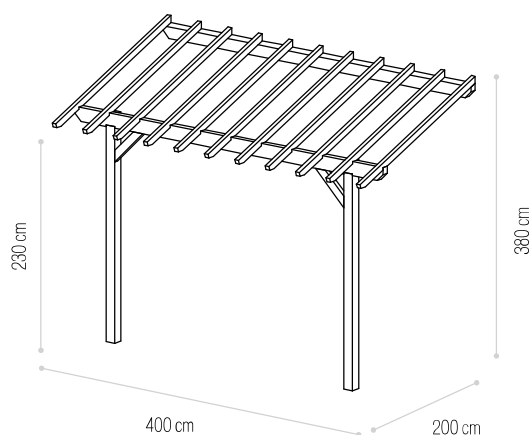

Dimensões (C×L)
Dimensions (L×W)

S/TRATAMENTO
W/O TREATMENT Ref.

AUTOCLAVE
Ref.

400×200cm

✔ TELT4

✔ TELT4TA

TELHEIRO 03

TELHEIRO 03 1 ÁGUA 1 PENDING